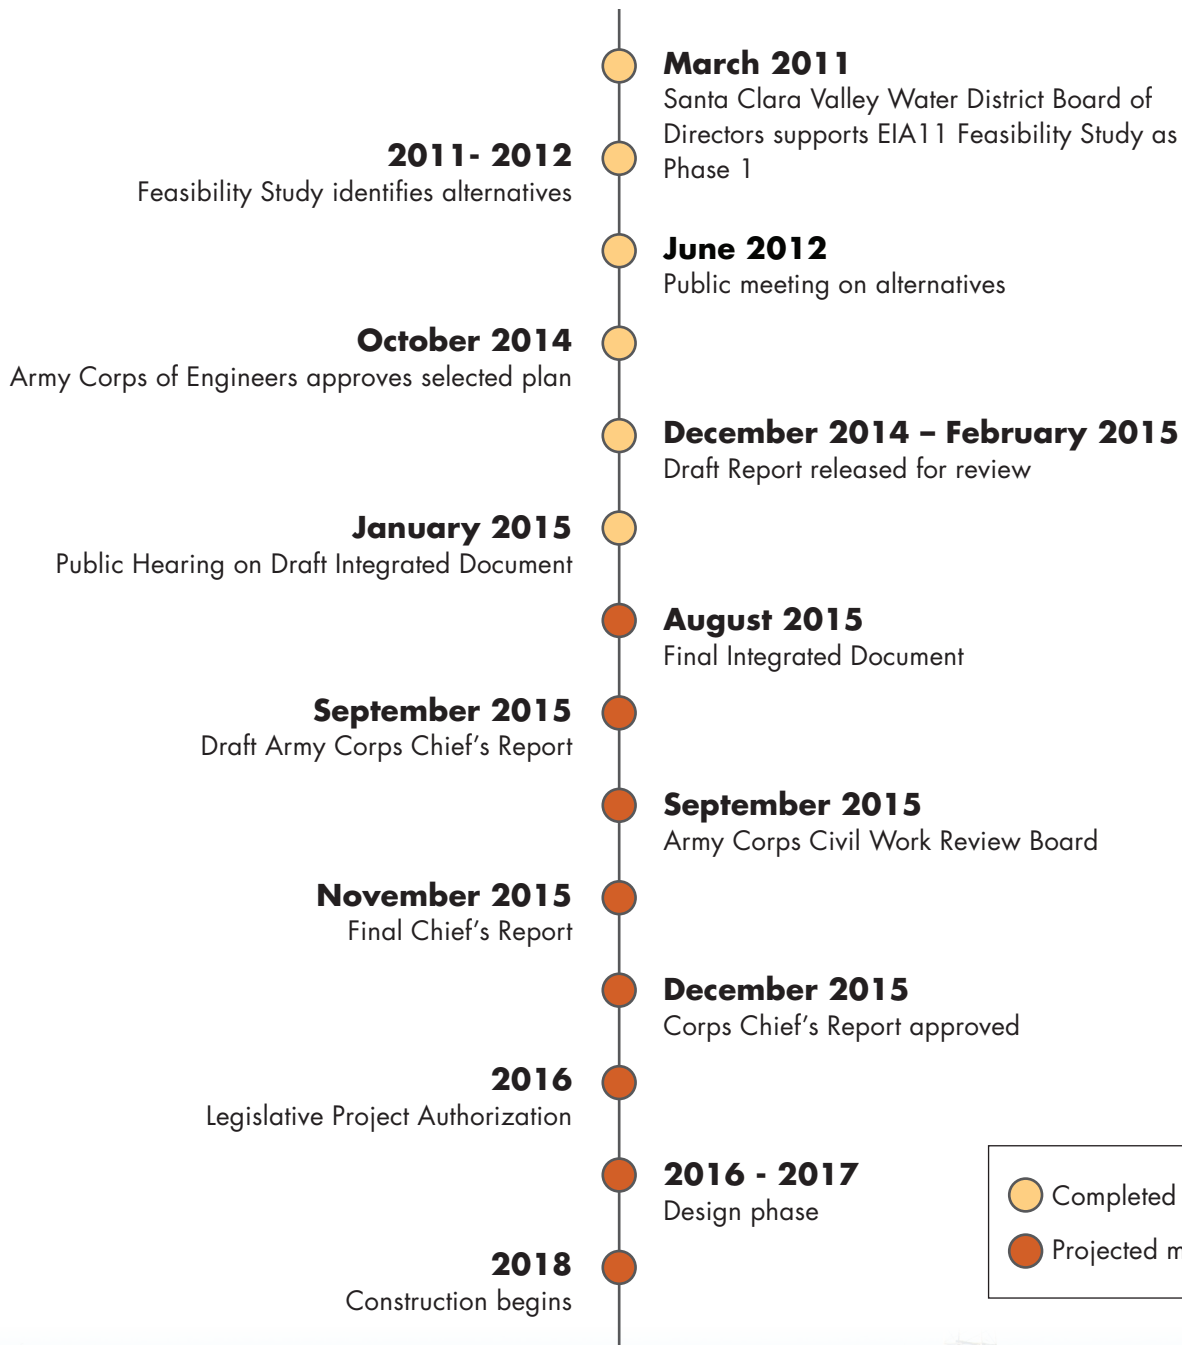

The South San Francisco Bay Shoreline Study

Timeline for Economic Impact Area 11

Photo by Judy Irving